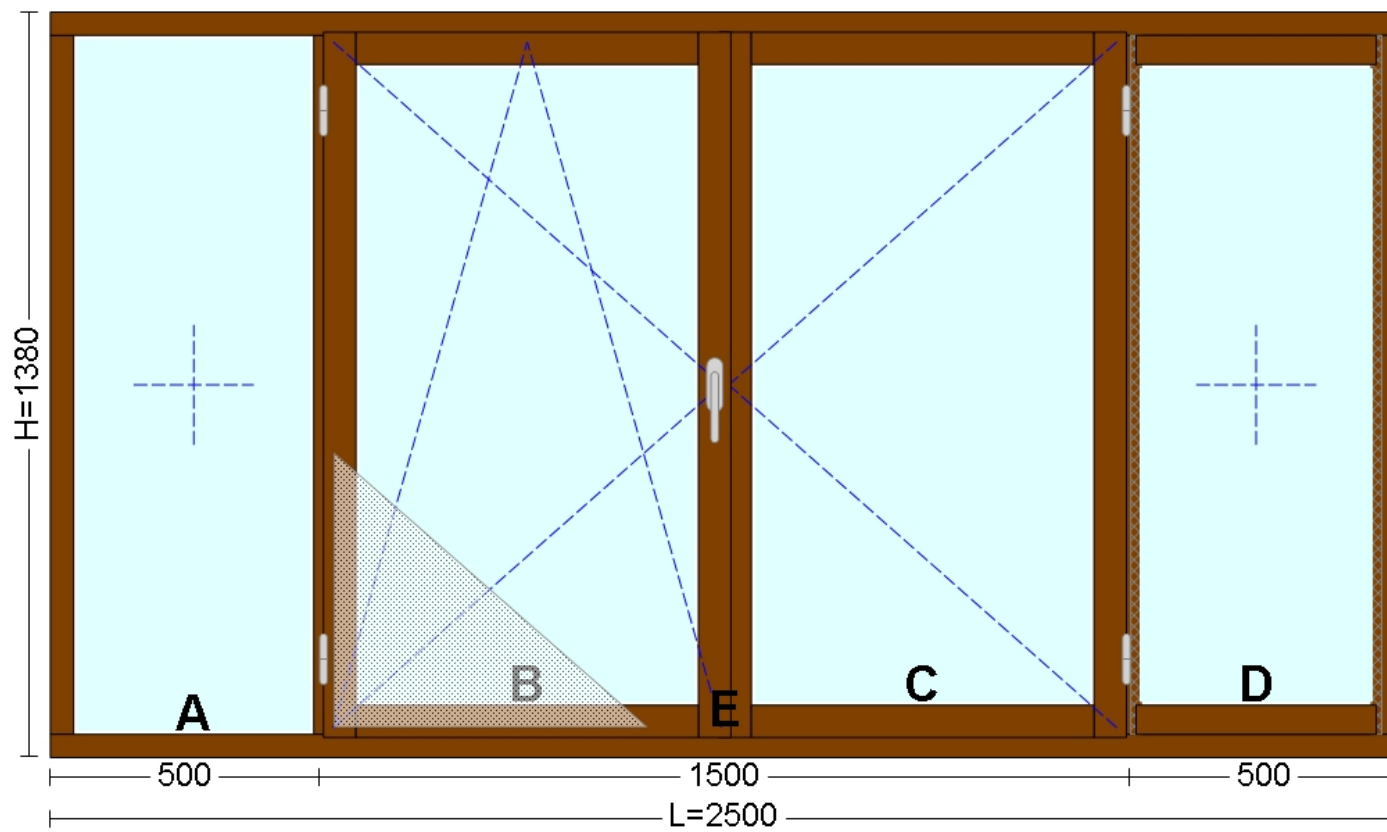

Sash: IV68/78 02 2 900 - Mol-Canat Fereastră DKD, Bară 900 mm

Fittings: AGB Standard

Glass: GT Clar-Clar 4-14-4

Profile System: Molid 68 / Molid
 Frame: IV68/78 01 2 900 - Mol-Toc Fereastră Mobila DKD, Bara 900 mm
 Sash: IV68/110 04 1 6000 - Mol-Canat Usa T FJ, Bara 6000 mm
 Fittings: AGB Standard
 Glass: GT Clar-Clar 4-14-4; Geam Float 4 mm

View inner. Opening inner.

Profile System: Molid 68 / Molid
Frame: IV68/78 01 2 900 - Mol-Toc Fereastră Mobila DKD, Bara 900 mm
Sash: IV68/78 02 2 900 - Mol-Canat Fereastră DKD, Bara 900 mm
Fittings: AGB Standard
Glass: GT Clar-Clar 4-14-4

View inner. Opening inner.

Profile System: Molid 68 / Molid
 Frame: IV68/78 01 2 900 - Mol-Toc Fereastră Mobila DKD, Bara 900 mm; IV68/78 07 2 900 - Mol-Profil Compensare DKD, Bara 900 mm
 Sash: IV68/78 02 2 900 - Mol-Canat Fereastră DKD, Bara 900 mm
 Fittings: AGB Standard
 Glass: GT Clar-Clar 4-14-4