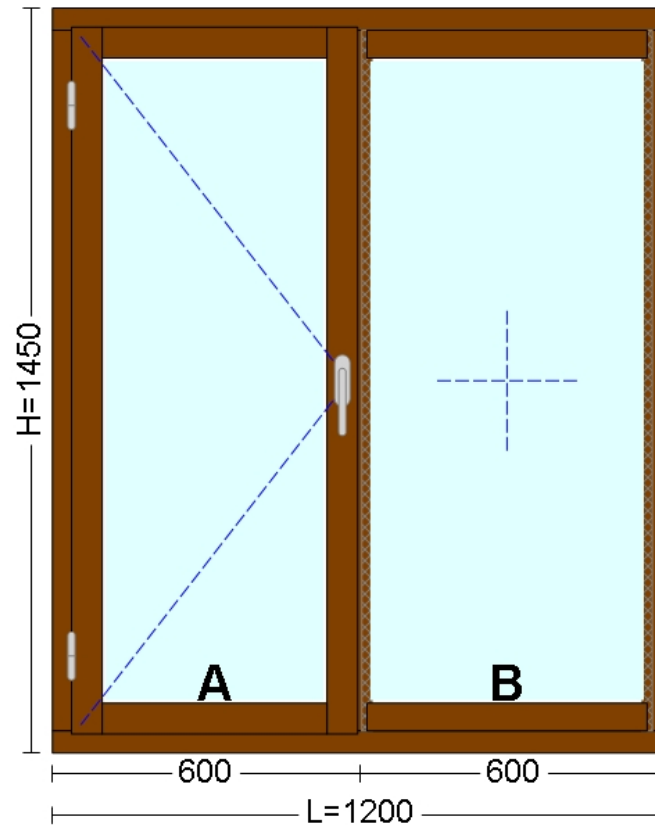

Window Panel

Project: OFR06583 - Demo Lemn Stratificat / Date: 12/02/2009

Delivery Date: 28/11/2007

Profile System: Molid 68 / Molid

Frame: IV68/78 01 2 900 - Mol-Toc Fereastră Mobilă DKD, Bară 900 mm; IV68/78 07 2 1300 - Mol-Profil Compensare DKD, Bară 1300 mm; IV68/78 07 1 6000 - Mol-Profil Compensare FJ, Bară 6000 mm

Sash: IV68/78 02 2 900 - Mol-Canat Fereastră DKD, Bară 900 mm

Fittings: AGB Standard

Glass: GT Clar-Clar 4-14-4