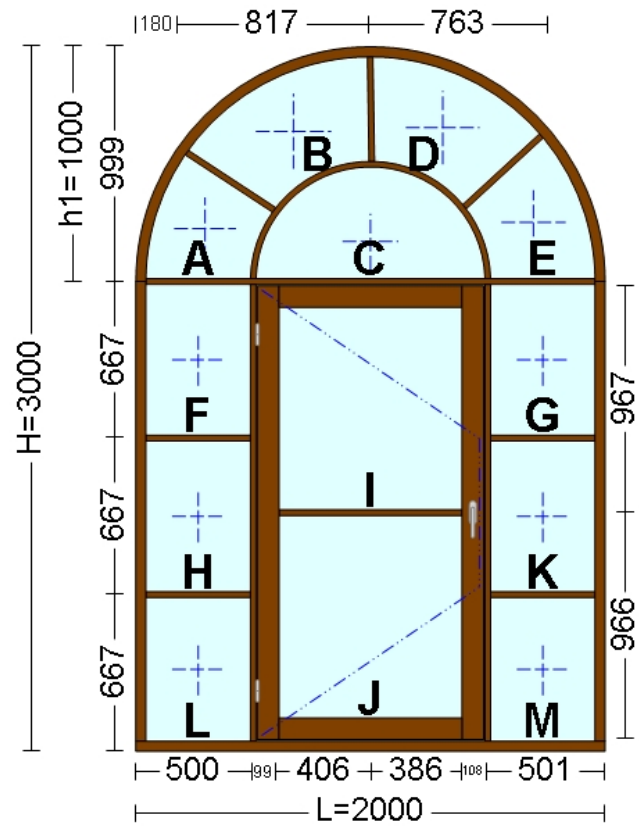

Window Panel

Project: OFR06583 - Demo Lemn Stratificat / Date: 12/02/2009

Delivery Date: 28/11/2007

Profile System: Molid 68 / Molid

Frame: IV68/78 01 2 900 - Mol-Toc Fereastră Mobilă DKD, Bară 900 mm; IV68/78 07 2 1300 - Mol-Profil Compensare DKD, Bară 1300 mm; IV68/78 07 1 6000 - Mol-Profil Compensare FJ, Bară 6000 mm

Sash: IV68/78 02 2 900 - Mol-Canat Fereastră DKD, Bară 900 mm

Fittings: AGB Standard

Glass: GT Clar-Clar 4-14-4

Profile System: Molid 68 / Molid
 Frame: IV68/78 01 2 900 - Mol-Toc Fereastră Mobila DKD, Bara 900 mm
 Sash: IV68/110 04 1 6000 - Mol-Canat Usa T FJ, Bara 6000 mm
 Fittings: AGB Standard
 Glass: GT Clar-Clar 4-14-4; Geam Float 4 mm

View inner. Opening inner.

Profile System: Molid 68 / Molid
Frame: IV68/78 01 2 900 - Mol-Toc Fereastră Mobila DKD, Bara 900 mm
Sash: IV68/78 02 2 900 - Mol-Canat Fereastră DKD, Bara 900 mm
Fittings: AGB Standard
Glass: GT Clar-Clar 4-14-4

View inner. Opening inner.

Profile System: Molid 68 / Molid
 Frame: IV68/78 01 2 900 - Mol-Toc Fereastră Mobila DKD, Bara 900 mm; IV68/78 07 2 900 - Mol-Profil Compensare DKD, Bara 900 mm
 Sash: IV68/78 02 2 900 - Mol-Canat Fereastră DKD, Bara 900 mm
 Fittings: AGB Standard
 Glass: GT Clar-Clar 4-14-4