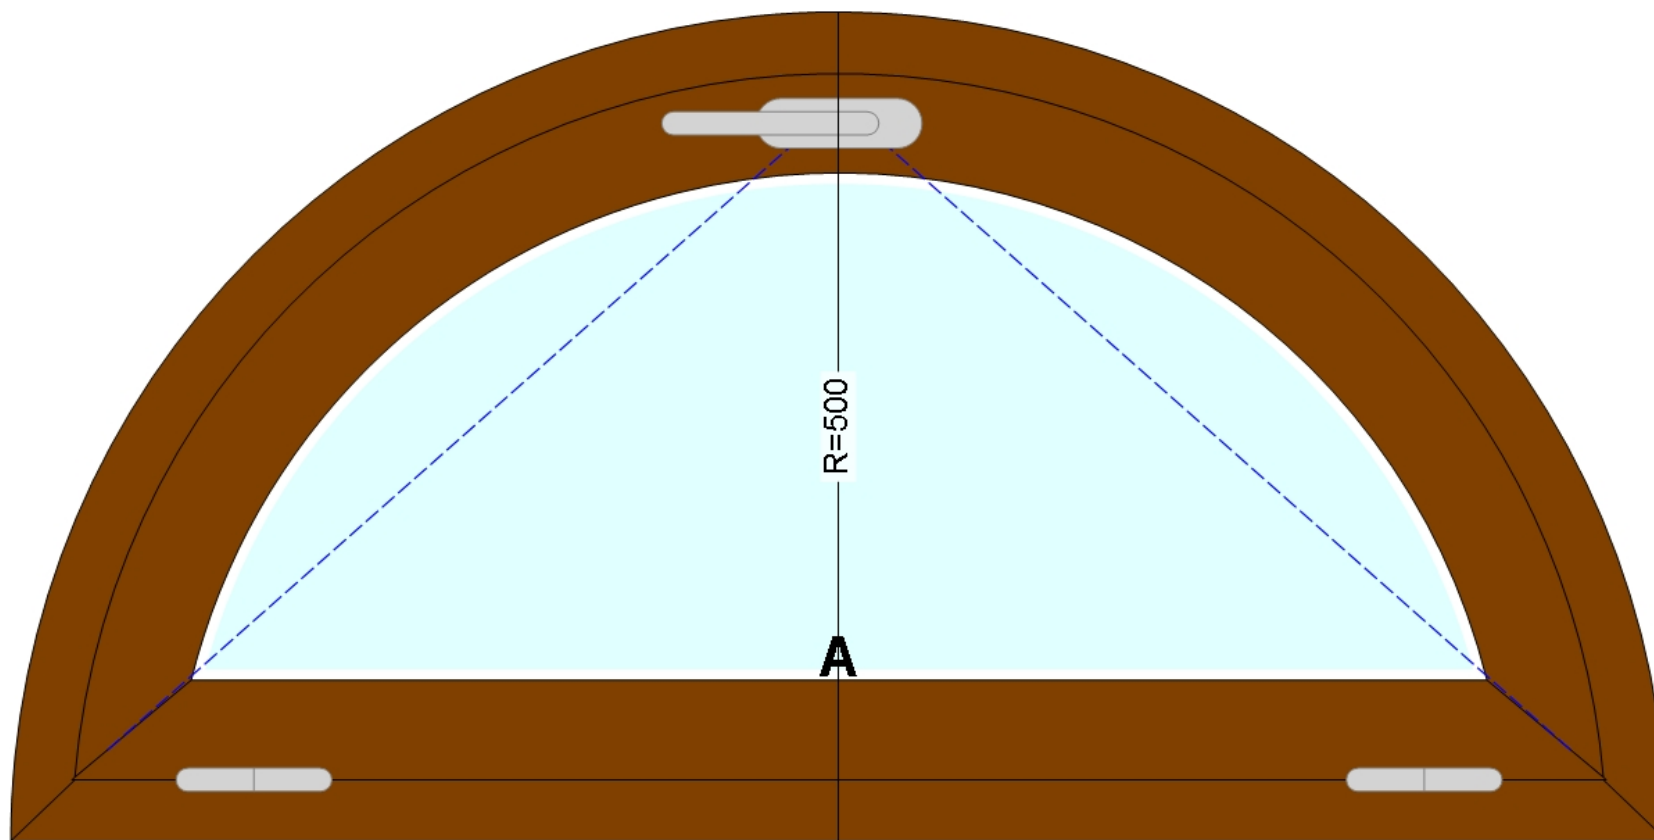

Window Panel

Project: OFR06583 - Demo Lemn Stratificat / Date: 12/02/2009

Delivery Date: 28/11/2007

Profile System: Molid 68 / Molid

Frame: IV68/78 01 2 900 - Mol-Toc Fereastră Mobilă DKD, Bară 900 mm; IV68/78 07 2 1300 - Mol-Profil Compensare DKD, Bară 1300 mm; IV68/78 07 1 6000 - Mol-Profil Compensare FJ, Bară 6000 mm

Sash: IV68/78 02 2 900 - Mol-Canat Fereastră DKD, Bară 900 mm

Fittings: AGB Standard

Glass: GT Clar-Clar 4-14-4

Profile System: Molid 68 / Molid
 Frame: IV68/78 01 2 900 - Mol-Toc Fereastră Mobila DKD, Bara 900 mm
 Sash: IV68/110 04 1 6000 - Mol-Canat Usa T FJ, Bara 6000 mm
 Fittings: AGB Standard
 Glass: GT Clar-Clar 4-14-4; Geam Float 4 mm

View inner. Opening inner.

Profile System: Molid 68 / Molid
Frame: IV68/78 01 2 900 - Mol-Toc Fereastră Mobila DKD, Bara 900 mm
Sash: IV68/78 02 2 900 - Mol-Canat Fereastră DKD, Bara 900 mm
Fittings: AGB Standard
Glass: GT Clar-Clar 4-14-4

View inner. Opening inner.

Profile System: Molid 68 / Molid
 Frame: IV68/78 01 2 900 - Mol-Toc Fereastră Mobila DKD, Bara 900 mm; IV68/78 07 2 900 - Mol-Profil Compensare DKD, Bara 900 mm
 Sash: IV68/78 02 2 900 - Mol-Canat Fereastră DKD, Bara 900 mm
 Fittings: AGB Standard
 Glass: GT Clar-Clar 4-14-4