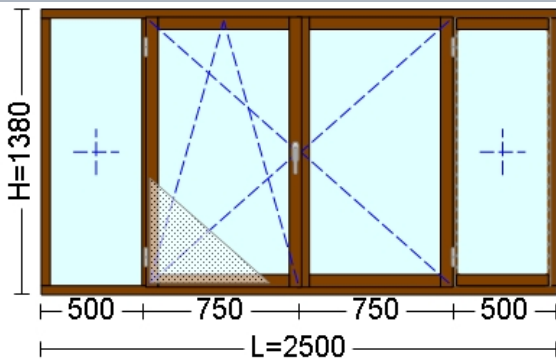

View inner. Opening inner.

Computed Values

Surface:	5.360	sqm
Joinery price:	159.95	€
Glass price:	39.61	€
Unit price:	199.56	€
Quantity:	2	pcs
Value:	399.12	€

Offer Total		
Joinery value:		1,031.42 €
Glass value:		199.61 €
Value:		1,231.03 €
VAT		233.89 €
Offer Total:		1,464.92 €

Offer Statistics		
No of components:		11 pcs
Total surface:		23.46 sqm
Average price per square meter (no VAT):		52.47 €