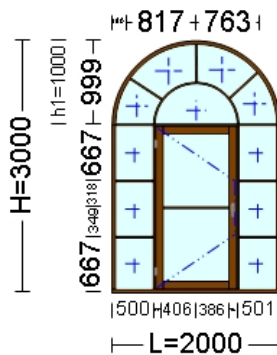

Dealer Offer

Project: OFR06583 - Demo Lemn Stratificat / Date: 12/02/2009
 Delivery Date: 28/11/2007

Client: Ion Popescu
 Phone: 091 321.95.59
 Email: popescu@yahoo.com
 Address:

Code: 01	Profile System: Molid 68 / Molid
Name: F1	IV68/78 01 2 900 - Mol-Toc Fereastră Mobilă DKD, Bara 900 mm; IV68/78 07 2 1300 - Mol-Profil Compensare DKD, Bara 1300 mm; IV68/78 07 1 6000 - Mol-Profil Compensare FJ, Bara 6000 mm
Size: 1,200.0 mm x 1,450.0 mm	Frame:
	Sash: IV68/78 02 2 900 - Mol-Canat Fereastră DKD, Bara 900 mm
	Fittings: AGB Standard
	Glass: GT Clar-Clar 4-14-4

View inner. Opening inner.

Computed Values	
Surface:	1.740 sqm
Joinery price:	76.59 €
Glass price:	17.52 €
Unit price:	94.10 €
Quantity:	3 pcs
Value:	282.31 €

Code: 02	Profile System: Molid 68 / Molid
Name: U1	IV68/78 01 2 900 - Mol-Toc Fereastră Mobilă DKD, Bara 900 mm
Size: 2,000.0 mm x 3,000.0 mm	Frame:
	Sash: IV68/110 04 1 6000 - Mol-Canat Usa T FJ, Bara 6000 mm
	Fittings: AGB Standard
	Glass: GT Clar-Clar 4-14-4; Geam Float 4 mm

View outer. Opening outer.

Computed Values	
Surface:	5.571 sqm
Joinery price:	219.50 €
Glass price:	55.63 €
Unit price:	275.13 €
Quantity:	1 pcs
Value:	275.13 €

Code: 03
 Name: F2
 Size: 1,000.0 mm x 500.0 mm

View inner. Opening inner.

Computed Values

Surface:	0.393	sqm
Joinery price:	52.45	€
Glass price:	2.44	€
Unit price:	54.89	€
Quantity:	5	pcs
Value:	274.47	€

Code: 04
 Name: F3 + Plasa
 Size: 2,500.0 mm x 1,380.0 mm