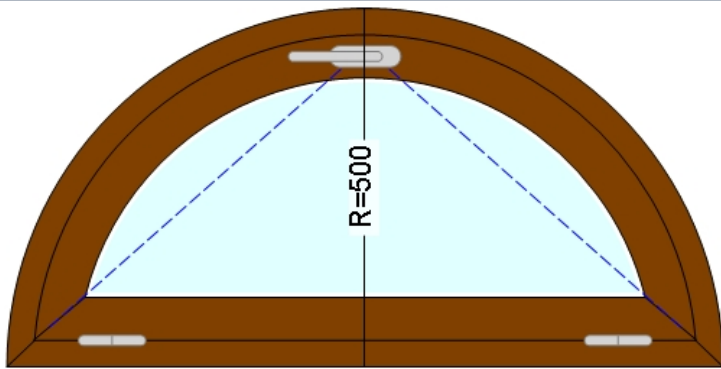

View inner. Opening inner.

Computed Values	
Surface:	1.740 sqm
Joinery price:	76.59 €
Glass price:	17.52 €
Unit price:	94.10 €
Quantity:	3 pcs
Value:	282.31 €

Code: 02	Profile System: Molid 68 / Molid
Name: U1	IV68/78 01 2 900 - Mol-Toc Fereastră Mobilă DKD, Bara 900 mm
Size: 2,000.0 mm x 3,000.0 mm	Frame:
	Sash: IV68/110 04 1 6000 - Mol-Canat Usa T FJ, Bara 6000 mm
	Fittings: AGB Standard
	Glass: GT Clar-Clar 4-14-4; Geam Float 4 mm

View outer. Opening outer.

Computed Values	
Surface:	5.571 sqm
Joinery price:	219.50 €
Glass price:	55.63 €
Unit price:	275.13 €
Quantity:	1 pcs
Value:	275.13 €

Code: 03
 Name: F2
 Size: 1,000.0 mm x 500.0 mm

View inner. Opening inner.

Computed Values

Surface:	0.393	sqm
Joinery price:	52.45	€
Glass price:	2.44	€
Unit price:	54.89	€
Quantity:	5	pcs
Value:	274.47	€

Code: 04
 Name: F3 + Plasa
 Size: 2,500.0 mm x 1,380.0 mm