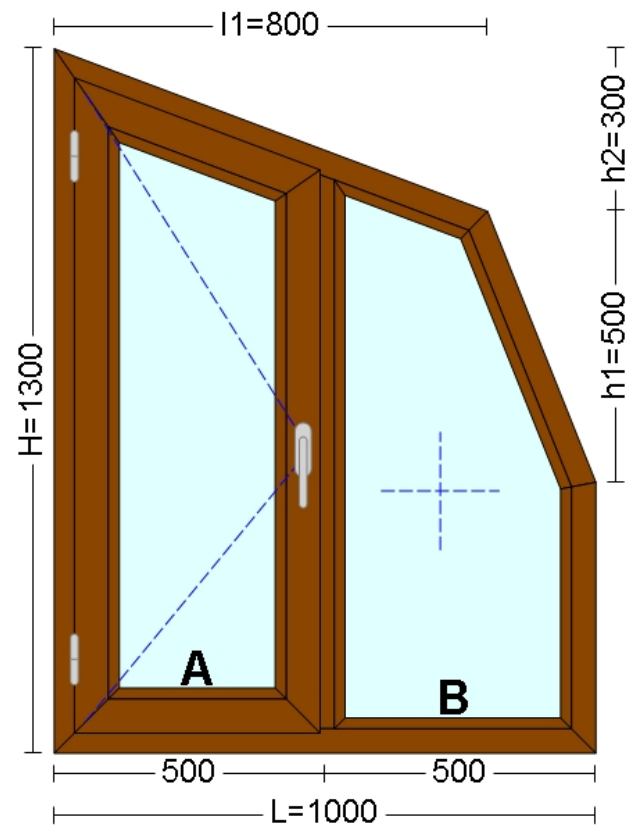

# Window Panel

Project: OFR06581 - Demo PVC / Date: 12/02/2009  
Delivery Date: 27/02/2009

View inner. Opening inner.

Profile System: S 2500 / Alb - Alb  
Frame: FP001-004-0000-Toc 5 Camere, 65 mm  
Sash: FP002-004-0000-Canat 5 Camere 83 mm  
Fittings: Balkan - PVC - G-U Uni-Jet Ferestre  
Glass: GT Clar-Clar 4-14-4

View inner. Opening inner.

Profile System: S 2500 / Mahon - Mahon  
 Frame: FP001-004-3122-Toc 5 Camere, 65 mm  
 Sash: FP002-004-3122-Canat 5 Camere 83 mm  
 Fittings: Balkan - PVC - G-U Uni-Jet Ferestre  
 Glass: GT Clar-Clar 4-14-4

View inner. Opening inner.

Profile System: S 2500 / Stejar Inchis - Stejar Inchis  
 Frame: FP001-004-3522-Toc 5 Camere, 65 mm  
 Sash: FP002-004-3522-Canat 5 Camere 83 mm  
 Fittings: Balkan - PVC - G-U Uni-Jet Ferestre  
 Glass: GT Clar-Clar 4-14-4

View inner. Opening inner.

- Profile System: S 2500 / Alb - Alb  
 Frame: FP001-004-0000-Toc 5 Camere, 65 mm; FP004-044-02-Prag Aluminiu  
 Sash: FP002-004-0000-Canat 5 Camere 83 mm; FP002-002-0000-Cercevea Usa , 2 cam., 115 mm, deschidere la interior  
 Fittings: Balkan - PVC - G-U Uni-Jet Ferestre  
 Glass: GT Clar-Clar 4-14-4; Placa Weiss