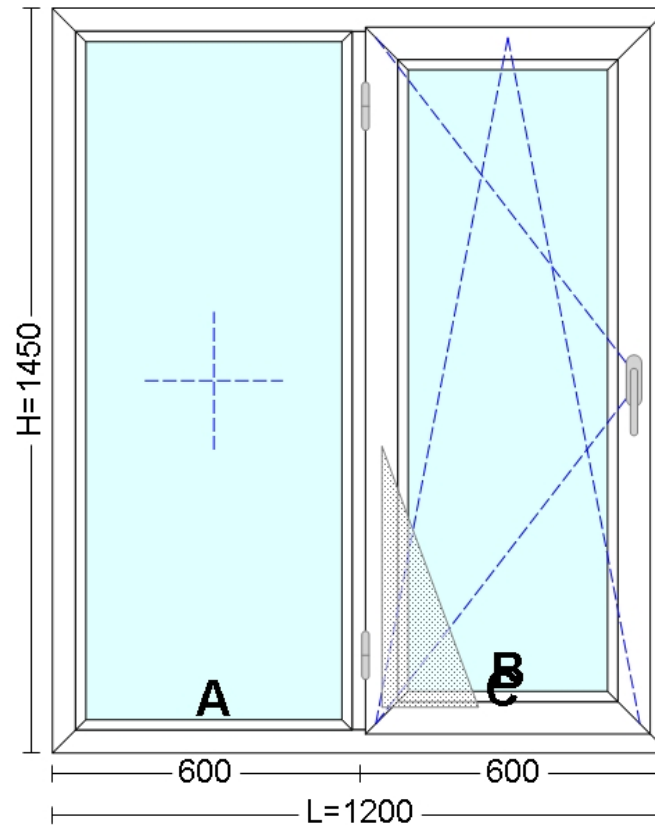

# Window Panel

Project: OFR06581 - Demo PVC / Date: 12/02/2009  
Delivery Date: 27/02/2009

View inner. Opening inner.

Profile System: S 2500 / Alb - Alb  
Frame: FP001-004-0000-Toc 5 Camere, 65 mm  
Sash: FP002-004-0000-Canat 5 Camere 83 mm  
Fittings: Balkan - PVC - G-U Uni-Jet Ferestre  
Glass: GT Clar-Clar 4-14-4

View inner. Opening inner.

Profile System: S 2500 / Mahon - Mahon  
 Frame: FP001-004-3122-Toc 5 Camere, 65 mm  
 Sash: FP002-004-3122-Canat 5 Camere 83 mm  
 Fittings: Balkan - PVC - G-U Uni-Jet Ferestre  
 Glass: GT Clar-Clar 4-14-4

View inner. Opening inner.

Profile System: S 2500 / Stejar Inchis - Stejar Inchis  
 Frame: FP001-004-3522-Toc 5 Camere, 65 mm  
 Sash: FP002-004-3522-Canat 5 Camere 83 mm  
 Fittings: Balkan - PVC - G-U Uni-Jet Ferestre  
 Glass: GT Clar-Clar 4-14-4

View inner. Opening inner.

- Profile System: S 2500 / Alb - Alb  
 Frame: FP001-004-0000-Toc 5 Camere, 65 mm; FP004-044-02-Prag Aluminiu  
 Sash: FP002-004-0000-Canat 5 Camere 83 mm; FP002-002-0000-Cercevea Usa , 2 cam., 115 mm, deschidere la interior  
 Fittings: Balkan - PVC - G-U Uni-Jet Ferestre  
 Glass: GT Clar-Clar 4-14-4; Placa Weiss