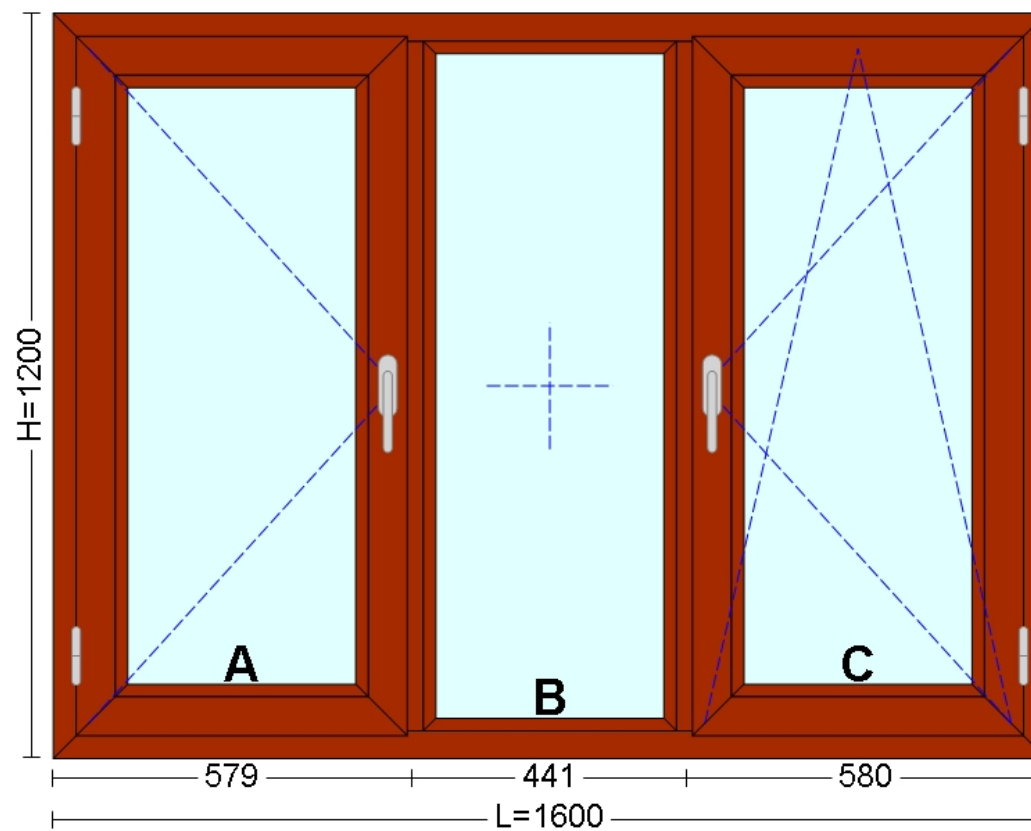

# Window Panel

Project: OFR06581 - Demo PVC / Date: 12/02/2009  
Delivery Date: 27/02/2009

View inner. Opening inner.

Profile System: S 2500 / Alb - Alb  
Frame: FP001-004-0000-Toc 5 Camere, 65 mm  
Sash: FP002-004-0000-Canat 5 Camere 83 mm  
Fittings: Balkan - PVC - G-U Uni-Jet Ferestre  
Glass: GT Clar-Clar 4-14-4

View inner. Opening inner.

Profile System: S 2500 / Mahon - Mahon  
 Frame: FP001-004-3122-Toc 5 Camere, 65 mm  
 Sash: FP002-004-3122-Canat 5 Camere 83 mm  
 Fittings: Balkan - PVC - G-U Uni-Jet Ferestre  
 Glass: GT Clar-Clar 4-14-4

View inner. Opening inner.

Profile System: S 2500 / Stejar Inchis - Stejar Inchis  
 Frame: FP001-004-3522-Toc 5 Camere, 65 mm  
 Sash: FP002-004-3522-Canat 5 Camere 83 mm  
 Fittings: Balkan - PVC - G-U Uni-Jet Ferestre  
 Glass: GT Clar-Clar 4-14-4

View inner. Opening inner.

- Profile System: S 2500 / Alb - Alb  
 Frame: FP001-004-0000-Toc 5 Camere, 65 mm; FP004-044-02-Prag Aluminiu  
 Sash: FP002-004-0000-Canat 5 Camere 83 mm; FP002-002-0000-Cercevea Usa , 2 cam., 115 mm, deschidere la interior  
 Fittings: Balkan - PVC - G-U Uni-Jet Ferestre  
 Glass: GT Clar-Clar 4-14-4; Placa Weiss