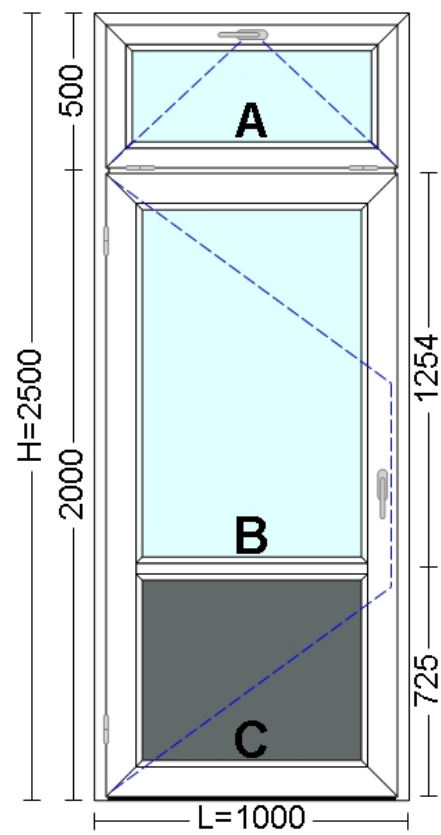

# Window Panel

Project: OFR06581 - Demo PVC / Date: 12/02/2009  
Delivery Date: 27/02/2009

View inner. Opening inner.

Profile System: S 2500 / Alb - Alb  
Frame: FP001-004-0000-Toc 5 Camere, 65 mm  
Sash: FP002-004-0000-Canat 5 Camere 83 mm  
Fittings: Balkan - PVC - G-U Uni-Jet Ferestre  
Glass: GT Clar-Clar 4-14-4

View inner. Opening inner.

Profile System: S 2500 / Mahon - Mahon  
 Frame: FP001-004-3122-Toc 5 Camere, 65 mm  
 Sash: FP002-004-3122-Canat 5 Camere 83 mm  
 Fittings: Balkan - PVC - G-U Uni-Jet Ferestre  
 Glass: GT Clar-Clar 4-14-4

View inner. Opening inner.

Profile System: S 2500 / Stejar Inchis - Stejar Inchis  
 Frame: FP001-004-3522-Toc 5 Camere, 65 mm  
 Sash: FP002-004-3522-Canat 5 Camere 83 mm  
 Fittings: Balkan - PVC - G-U Uni-Jet Ferestre  
 Glass: GT Clar-Clar 4-14-4

View inner. Opening inner.

- Profile System: S 2500 / Alb - Alb  
 Frame: FP001-004-0000-Toc 5 Camere, 65 mm; FP004-044-02-Prag Aluminiu  
 Sash: FP002-004-0000-Canat 5 Camere 83 mm; FP002-002-0000-Cercevea Usa , 2 cam., 115 mm, deschidere la interior  
 Fittings: Balkan - PVC - G-U Uni-Jet Ferestre  
 Glass: GT Clar-Clar 4-14-4; Placa Weiss