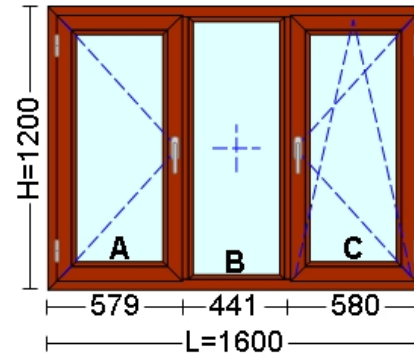

Window Panel

Project: OFR06581 - Demo PVC / Date: 12/02/2009

Delivery Date: 27/02/2009

Client: Ion Popescu
 Phone: 021 321.95.59
 Email: popescu@yahoo.com
 Address:

View inner. Opening inner.

Component: 01.F1
 Description:
 Components: 1 pcs
 Size: 1,200.0 mm x 1,450.0 mm
 Glass Surface: 1.829 sqm
 Surface: 2.472 sqm
 Profile System: S 2500 / Alb - Alb
 Frame: FP001-004-0000-Toc 5 Camere, 65 mm
 Sash: FP002-004-0000-Canat 5 Camere 83 mm
 Fittings: Balkan - PVC - G-U Uni-Jet Ferestre
 Glass: GT Clar-Clar 4-14-4

View inner. Opening inner.

Component: 02.F2
 Description:
 Components: 7 pcs
 Size: 1,600.0 mm x 1,200.0 mm
 Glass Surface: 1.224 sqm
 Surface: 1.920 sqm
 Profile System: S 2500 / Mahon - Mahon
 Frame: FP001-004-3122-Toc 5 Camere, 65 mm
 Sash: FP002-004-3122-Canat 5 Camere 83 mm
 Fittings: Balkan - PVC - G-U Uni-Jet Ferestre
 Glass: GT Clar-Clar 4-14-4

View inner. Opening inner.

Component: 03.F3
 Description:
 Components: 1 pcs
 Size: 1,000.0 mm x 1,300.0 mm
 Glass Surface: 0.669 sqm
 Surface: 1.070 sqm
 Profile System: S 2500 / Stejar Inchis - Stejar Inchis
 Frame: FP001-004-3522-Toc 5 Camere, 65 mm
 Sash: FP002-004-3522-Canat 5 Camere 83 mm
 Fittings: Balkan - PVC - G-U Uni-Jet Ferestre
 Glass: GT Clar-Clar 4-14-4

View inner. Opening inner.

Component: 04.U1
 Description:
 Components: 1 pcs
 Size: 1,000.0 mm x 2,500.0 mm
 Glass Surface: 1.511 sqm
 Surface: 2.500 sqm
 Profile System: S 2500 / Alb - Alb
 Frame: FP001-004-0000-Toc 5 Camere, 65 mm; FP004-044-02-Prag Aluminiu
 Sash: FP002-004-0000-Canat 5 Camere 83 mm; FP002-002-0000-Cercevea Usa , 2 cam., 115 mm, deschidere la interior
 Fittings: Balkan - PVC - G-U Uni-Jet Ferestre
 Glass: GT Clar-Clar 4-14-4; Placa Weiss