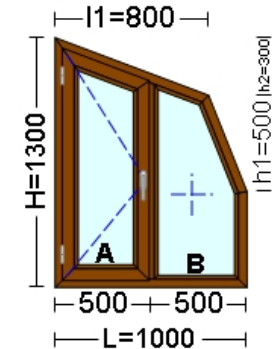

Window Panel

Project: OFR06581 - Demo PVC / Date: 12/02/2009

Delivery Date: 27/02/2009

Client: Ion Popescu
 Phone: 021 321.95.59
 Email: popescu@yahoo.com
 Address:

View inner. Opening inner.

Component: 01.F1
 Description:
 Components: 1 pcs
 Size: 1,200.0 mm x 1,450.0 mm
 Glass Surface: 1.829 sqm
 Surface: 2.472 sqm
 Profile System: S 2500 / Alb - Alb
 Frame: FP001-004-0000-Toc 5 Camere, 65 mm
 Sash: FP002-004-0000-Canat 5 Camere 83 mm
 Fittings: Balkan - PVC - G-U Uni-Jet Ferestre
 Glass: GT Clar-Clar 4-14-4

View inner. Opening inner.

Component: 02.F2
 Description:
 Components: 7 pcs
 Size: 1,600.0 mm x 1,200.0 mm
 Glass Surface: 1.224 sqm
 Surface: 1.920 sqm
 Profile System: S 2500 / Mahon - Mahon
 Frame: FP001-004-3122-Toc 5 Camere, 65 mm
 Sash: FP002-004-3122-Canat 5 Camere 83 mm
 Fittings: Balkan - PVC - G-U Uni-Jet Ferestre
 Glass: GT Clar-Clar 4-14-4

View inner. Opening inner.

Component: 03.F3
 Description:
 Components: 1 pcs
 Size: 1,000.0 mm x 1,300.0 mm
 Glass Surface: 0.669 sqm
 Surface: 1.070 sqm
 Profile System: S 2500 / Stejar Inchis - Stejar Inchis
 Frame: FP001-004-3522-Toc 5 Camere, 65 mm
 Sash: FP002-004-3522-Canat 5 Camere 83 mm
 Fittings: Balkan - PVC - G-U Uni-Jet Ferestre
 Glass: GT Clar-Clar 4-14-4

View inner. Opening inner.

Component: 04.U1
 Description:
 Components: 1 pcs
 Size: 1,000.0 mm x 2,500.0 mm
 Glass Surface: 1.511 sqm
 Surface: 2.500 sqm
 Profile System: S 2500 / Alb - Alb
 Frame: FP001-004-0000-Toc 5 Camere, 65 mm; FP004-044-02-Prag Aluminiu
 Sash: FP002-004-0000-Canat 5 Camere 83 mm; FP002-002-0000-Cercevea Usa , 2 cam., 115 mm, deschidere la interior
 Fittings: Balkan - PVC - G-U Uni-Jet Ferestre
 Glass: GT Clar-Clar 4-14-4; Placa Weiss