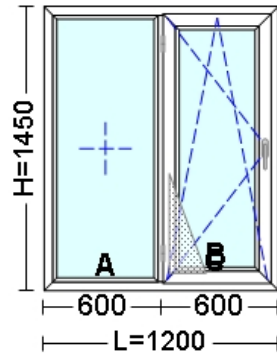

Window Panel

Project: OFR06581 - Demo PVC / Date: 12/02/2009

Delivery Date: 27/02/2009

Client: Ion Popescu
 Phone: 021 321.95.59
 Email: popescu@yahoo.com
 Address:

View inner. Opening inner.

Component: 01.F1
 Description:
 Components: 1 pcs
 Size: 1,200.0 mm x 1,450.0 mm
 Glass Surface: 1.829 sqm
 Surface: 2.472 sqm
 Profile System: S 2500 / Alb - Alb
 Frame: FP001-004-0000-Toc 5 Camere, 65 mm
 Sash: FP002-004-0000-Canat 5 Camere 83 mm
 Fittings: Balkan - PVC - G-U Uni-Jet Ferestre
 Glass: GT Clar-Clar 4-14-4

View inner. Opening inner.

Component: 02.F2
 Description:
 Components: 7 pcs
 Size: 1,600.0 mm x 1,200.0 mm
 Glass Surface: 1.224 sqm
 Surface: 1.920 sqm
 Profile System: S 2500 / Mahon - Mahon
 Frame: FP001-004-3122-Toc 5 Camere, 65 mm
 Sash: FP002-004-3122-Canat 5 Camere 83 mm
 Fittings: Balkan - PVC - G-U Uni-Jet Ferestre
 Glass: GT Clar-Clar 4-14-4

View inner. Opening inner.

Component: 03.F3
 Description:
 Components: 1 pcs
 Size: 1,000.0 mm x 1,300.0 mm
 Glass Surface: 0.669 sqm
 Surface: 1.070 sqm
 Profile System: S 2500 / Stejar Inchis - Stejar Inchis
 Frame: FP001-004-3522-Toc 5 Camere, 65 mm
 Sash: FP002-004-3522-Canat 5 Camere 83 mm
 Fittings: Balkan - PVC - G-U Uni-Jet Ferestre
 Glass: GT Clar-Clar 4-14-4

View inner. Opening inner.

Component: 04.U1
 Description:
 Components: 1 pcs
 Size: 1,000.0 mm x 2,500.0 mm
 Glass Surface: 1.511 sqm
 Surface: 2.500 sqm
 Profile System: S 2500 / Alb - Alb
 Frame: FP001-004-0000-Toc 5 Camere, 65 mm; FP004-044-02-Prag Aluminiu
 Sash: FP002-004-0000-Canat 5 Camere 83 mm; FP002-002-0000-Cercevea Usa , 2 cam., 115 mm, deschidere la interior
 Fittings: Balkan - PVC - G-U Uni-Jet Ferestre
 Glass: GT Clar-Clar 4-14-4; Placa Weiss