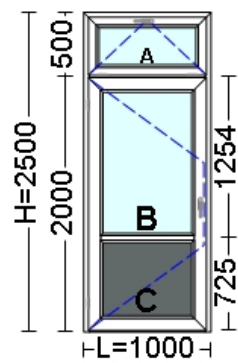

Window Panel

Project: OFR06581 - Demo PVC / Date: 12/02/2009

Delivery Date: 27/02/2009

Client: Ion Popescu
 Phone: 021 321.95.59
 Email: popescu@yahoo.com
 Address:

View inner. Opening inner.

Component: 01.F1
 Description:
 Components: 1 pcs
 Size: 1,200.0 mm x 1,450.0 mm
 Glass Surface: 1.829 sqm
 Surface: 2.472 sqm
 Profile System: S 2500 / Alb - Alb
 Frame: FP001-004-0000-Toc 5 Camere, 65 mm
 Sash: FP002-004-0000-Canat 5 Camere 83 mm
 Fittings: Balkan - PVC - G-U Uni-Jet Ferestre
 Glass: GT Clar-Clar 4-14-4

View inner. Opening inner.

Component: 02.F2
 Description:
 Components: 7 pcs
 Size: 1,600.0 mm x 1,200.0 mm
 Glass Surface: 1.224 sqm
 Surface: 1.920 sqm
 Profile System: S 2500 / Mahon - Mahon
 Frame: FP001-004-3122-Toc 5 Camere, 65 mm
 Sash: FP002-004-3122-Canat 5 Camere 83 mm
 Fittings: Balkan - PVC - G-U Uni-Jet Ferestre
 Glass: GT Clar-Clar 4-14-4

View inner. Opening inner.

Component: 03.F3
 Description:
 Components: 1 pcs
 Size: 1,000.0 mm x 1,300.0 mm
 Glass Surface: 0.669 sqm
 Surface: 1.070 sqm
 Profile System: S 2500 / Stejar Inchis - Stejar Inchis
 Frame: FP001-004-3522-Toc 5 Camere, 65 mm
 Sash: FP002-004-3522-Canat 5 Camere 83 mm
 Fittings: Balkan - PVC - G-U Uni-Jet Ferestre
 Glass: GT Clar-Clar 4-14-4

View inner. Opening inner.

Component: 04.U1
 Description:
 Components: 1 pcs
 Size: 1,000.0 mm x 2,500.0 mm
 Glass Surface: 1.511 sqm
 Surface: 2.500 sqm
 Profile System: S 2500 / Alb - Alb
 Frame: FP001-004-0000-Toc 5 Camere, 65 mm; FP004-044-02-Prag Aluminiu
 Sash: FP002-004-0000-Canat 5 Camere 83 mm; FP002-002-0000-Cercevea Usa , 2 cam., 115 mm, deschidere la interior
 Fittings: Balkan - PVC - G-U Uni-Jet Ferestre
 Glass: GT Clar-Clar 4-14-4; Placa Weiss