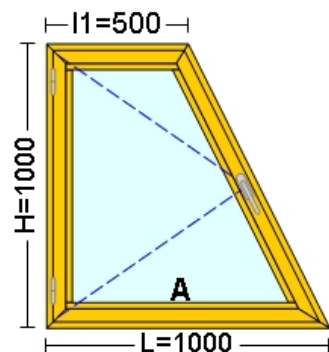

# Window Panel

Project: OFR06582 - Demo AI / Date: 12/02/2009  
 Delivery Date: 29/11/2007

Client: Ion Popescu  
 Phone: 091 321.95.59  
 Email: popescu@yahoo.com  
 Address:

View inner. Opening inner.

Component: 01.F1  
 Description:  
 Components: 5 pcs  
 Size: 1,000.0 mm x 1,000.0 mm  
 Glass Surface: 0.507 sqm  
 Surface: 0.750 sqm  
 Profile System: BLK Classic Thermo 254 / 1003  
 Frame: AL254-110-1003-Frame Curved 3Champ. 54mm X 27mm M/F  
 Sash: AL254-211-1003-Sash Curved 68 mm M/F  
 Fittings: Balkan - AI - BLK - Ferestre (Makedoniki)  
 Glass: GT Clar-Clar 4-14-4

View outer. Opening outer.

Component: 02.Panou  
 Description:  
 Components: 2 pcs  
 Size: 4,000.0 mm x 2,500.0 mm  
 Glass Surface: 8.137 sqm  
 Surface: 10.000 sqm  
 Profile System: BLK Classic Thermo 254 / 5015  
 Frame: AL254-110-5015-Frame Curved 3Champ. 54mm X 27mm M/F; AL254-331-5015-Bottom Transom 130 mm M/F; AL254-555-5015-Floor Threshold M/F  
 Sash: AL254-245-5015-Sash Outside 103 mm M/F; AL254-331-5015-Bottom Transom 130 mm M/F  
 Fittings: Balkan - AI - BLK - Usa de Exterior (Makedoniki)  
 Glass: GT Clar-Clar 4-14-4

View inner. Opening inner.

Component: 03.F+U  
 Description:  
 Components: 5 pcs  
 Size: 900.0 mm x 2,000.0 mm; 1,200.0 mm x 991.0 mm  
 Glass Surface: 1.417 sqm  
 Surface: 2.989 sqm  
 Profile System: BLK Classic Thermo 254 / 7034  
 Frame: AL254-110-7034-Frame Curved 3Champ. 54mm X 27mm M/F; AL254-555-7034-Floor Threshold M/F  
 Sash: AL254-215-7034-Sash Curved 95 mm (6,5M) M/F; AL254-211-7034-Sash Curved 68 mm M/F  
 Fittings: Balkan - AI - BLK - Usi Interior (Makedoniki)  
 Glass: GT Clar-Clar 4-14-4