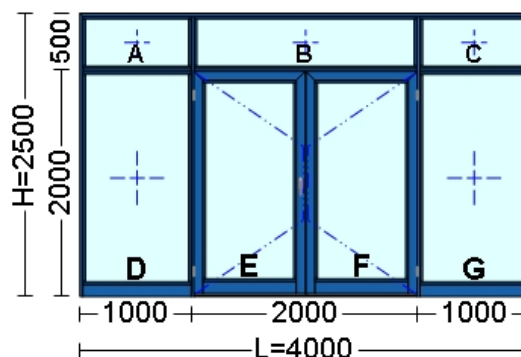

# Window Panel

Project: OFR06582 - Demo AI / Date: 12/02/2009  
 Delivery Date: 29/11/2007

Client: Ion Popescu  
 Phone: 091 321.95.59  
 Email: popescu@yahoo.com  
 Address:

View inner. Opening inner.

Component: 01.F1  
 Description:  
 Components: 5 pcs  
 Size: 1,000.0 mm x 1,000.0 mm  
 Glass Surface: 0.507 sqm  
 Surface: 0.750 sqm  
 Profile System: BLK Classic Thermo 254 / 1003  
 Frame: AL254-110-1003-Frame Curved 3Champ. 54mm X 27mm M/F  
 Sash: AL254-211-1003-Sash Curved 68 mm M/F  
 Fittings: Balkan - AI - BLK - Ferestre (Makedoniki)  
 Glass: GT Clar-Clar 4-14-4

View outer. Opening outer.

Component: 02.Panou  
 Description:  
 Components: 2 pcs  
 Size: 4,000.0 mm x 2,500.0 mm  
 Glass Surface: 8.137 sqm  
 Surface: 10.000 sqm  
 Profile System: BLK Classic Thermo 254 / 5015  
 Frame: AL254-110-5015-Frame Curved 3Champ. 54mm X 27mm M/F; AL254-331-5015-Bottom Transom 130 mm M/F; AL254-555-5015-Floor Threshold M/F  
 Sash: AL254-245-5015-Sash Outside 103 mm M/F; AL254-331-5015-Bottom Transom 130 mm M/F  
 Fittings: Balkan - AI - BLK - Usa de Exterior (Makedoniki)  
 Glass: GT Clar-Clar 4-14-4

View inner. Opening inner.

Component: 03.F+U  
 Description:  
 Components: 5 pcs  
 Size: 900.0 mm x 2,000.0 mm; 1,200.0 mm x 991.0 mm  
 Glass Surface: 1.417 sqm  
 Surface: 2.989 sqm  
 Profile System: BLK Classic Thermo 254 / 7034  
 Frame: AL254-110-7034-Frame Curved 3Champ. 54mm X 27mm M/F; AL254-555-7034-Floor Threshold M/F  
 Sash: AL254-215-7034-Sash Curved 95 mm (6,5M) M/F; AL254-211-7034-Sash Curved 68 mm M/F  
 Fittings: Balkan - AI - BLK - Usi Interior (Makedoniki)  
 Glass: GT Clar-Clar 4-14-4