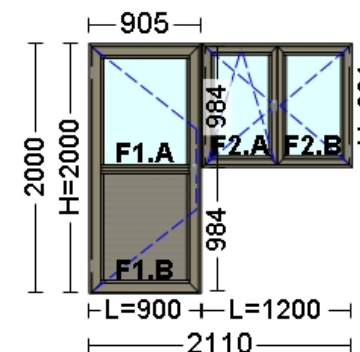

# Window Panel

Project: OFR06582 - Demo AI / Date: 12/02/2009  
 Delivery Date: 29/11/2007

Client: Ion Popescu  
 Phone: 091 321.95.59  
 Email: popescu@yahoo.com  
 Address:

View inner. Opening inner.

Component: 01.F1  
 Description:  
 Components: 5 pcs  
 Size: 1,000.0 mm x 1,000.0 mm  
 Glass Surface: 0.507 sqm  
 Surface: 0.750 sqm  
 Profile System: BLK Classic Thermo 254 / 1003  
 Frame: AL254-110-1003-Frame Curved 3Champ. 54mm X 27mm M/F  
 Sash: AL254-211-1003-Sash Curved 68 mm M/F  
 Fittings: Balkan - AI - BLK - Ferestre (Makedoniki)  
 Glass: GT Clar-Clar 4-14-4

View outer. Opening outer.

Component: 02.Panou  
 Description:  
 Components: 2 pcs  
 Size: 4,000.0 mm x 2,500.0 mm  
 Glass Surface: 8.137 sqm  
 Surface: 10.000 sqm  
 Profile System: BLK Classic Thermo 254 / 5015  
 Frame: AL254-110-5015-Frame Curved 3Champ. 54mm X 27mm M/F; AL254-331-5015-Bottom Transom 130 mm M/F; AL254-555-5015-Floor Threshold M/F  
 Sash: AL254-245-5015-Sash Outside 103 mm M/F; AL254-331-5015-Bottom Transom 130 mm M/F  
 Fittings: Balkan - AI - BLK - Usa de Exterior (Makedoniki)  
 Glass: GT Clar-Clar 4-14-4

View inner. Opening inner.

Component: 03.F+U  
 Description:  
 Components: 5 pcs  
 Size: 900.0 mm x 2,000.0 mm; 1,200.0 mm x 991.0 mm  
 Glass Surface: 1.417 sqm  
 Surface: 2.989 sqm  
 Profile System: BLK Classic Thermo 254 / 7034  
 Frame: AL254-110-7034-Frame Curved 3Champ. 54mm X 27mm M/F; AL254-555-7034-Floor Threshold M/F  
 Sash: AL254-215-7034-Sash Curved 95 mm (6,5M) M/F; AL254-211-7034-Sash Curved 68 mm M/F  
 Fittings: Balkan - AI - BLK - Usi Interior (Makedoniki)  
 Glass: GT Clar-Clar 4-14-4