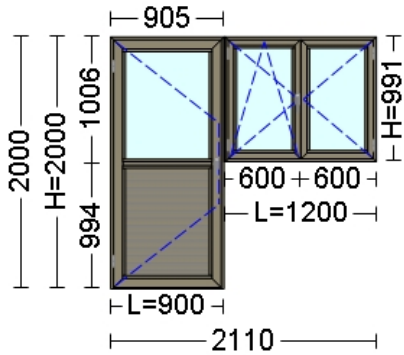

Code: 03
Name: F+U
Size: 900.0 mm x 2,000.0 mm; 1,200.0 mm x 991.0 mm

Profile System: BLK Classic Thermo 254 / 7034
Frame: AL254-110-7034-Frame Curved 3Champ. 54mm X 27mm M/F; AL254-555-7034-Floor Threshold M/F
Sash: AL254-215-7034-Sash Curved 95 mm (6,5M) M/F; AL254-211-7034-Sash Curved 68 mm M/F
Fittings: Balkan - Al - BLK - Usi Interior (Makedoniki)
Glass: GT Clar-Clar 4-14-4

View inner. Opening inner.

Computed Values	
Surface:	2.989 sqm
Joinery price:	347.54 €
Glass price:	20.89 €
Unit price:	368.43 €
Quantity:	5 pcs
Value:	1,842.15 €

Offer Total	
Joinery value:	3,313.96 €
Glass value:	381.68 €
Value:	3,695.62 €
VAT	702.16 €
Offer Total:	4,397.78 €

Offer Statistics	
No of components:	12 pcs
Total surface:	38.70 sqm
Average price per square meter (no VAT):	95.49 €